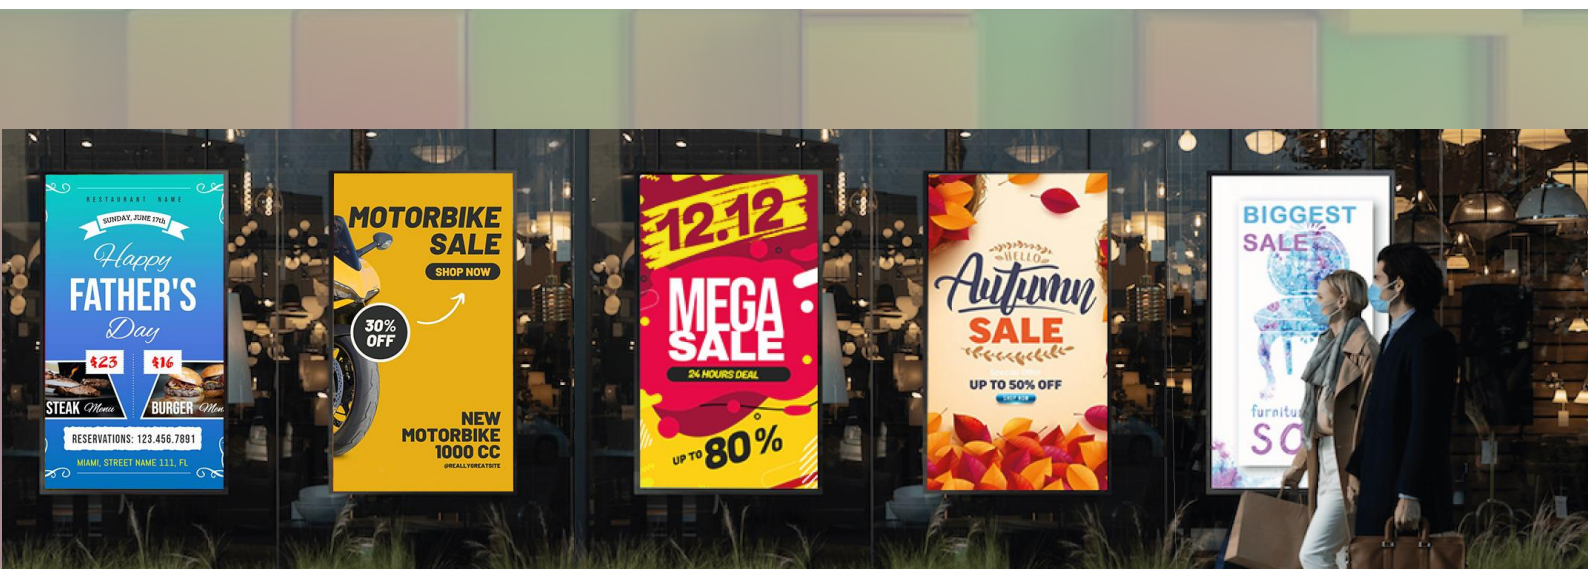

ULTRABRIGHT

EYE
CATCHING

Are we?

DAEZON

ULTRABRIGHT MULTI-POSITION LCD SIGNAGE

Product Description

- The **MOST EYE CATCHING** digital signage
- **ULTRA HIGH BRIGHTNESS** at **3000** nits
- Ultra slim & sleek bezel engineered for superior ventilation
- Available in various panel sizes (43" – 75")
- Integrated with Windows 10 / Android 7.1
- Support Cloud CMS & multiple screens function
- Flexible positioning with ceiling mount, wall mount, floor standing options
- Variable location display such as shop front, window front, pavement, counters and walls.
- The best digital signage for effective advertisement

Sleek Display

Super slimline bezel design and sleek signage display

Profile dimension 2.85mm x 4.70mm

ULTRABRIGHT MULTI-POSITION LCD SIGNAGE

Technical Specifications

PANEL INFORMATION					
Panel Size	43"	49"	55"	65"	75"
Panel Type	α-Si, TFT-LCD				
Brightness	3000Nits				
Aspect Ratio	16 : 9				
Active area (mm)	942*530	1074*604	1210*681	1429*804	1651*929
Resolution	1920*1080	1920*1080	1920*1080	3840*2160	3840*2160
Contrast Ratio	1400 : 1	1000 : 1	4000 : 1	1200 : 1	2800 : 1
Chassis Size (mm)	954*545	1078*608	1214*685	1444*820	1664*943
Viewing Angle	178/178				
Frequency	60Hz				
Life Time	≥50,000 hours (LED Backlight)				
OPERATING SYSTEM					
System	Windows 10 / Android				
CPU	I3 3.4Ghz / RK3288				
RAM	4G / 2G				
ROM	250G SDD / 128G HDD				
Network	WIFI/RJ45				
I/O Ports	USB2.0*2/ USB3.0*2/ HDMI out*1/ VGA out*1/ RJ45 Lan port*1/ Speaker out*1/ Mic in*1				
43inch~55inch	2K AD BOARD - HDMI in*1/ DVI in*1 / RS232 in*1 / RS232 out *2				
65inch~75inch	4K AD BOARD - HDMI in *1/ DVI in*1/ VGA in *1/ RJ45*1;USB in *1; RJ45 out *2				
FEATURES					
Operation	24/7 Non-stop Operation				
Casing Design	Slimline Bezel with built in temperature monitor system and cooling vents .				
ENVIRONMENTAL					
Operating System	0°C ~ 50°C				
Storage System	-20°C ~ 60°C				
POWER					
Power Supply	96V ~ 220V				
Frequency	50 / 60Hz				