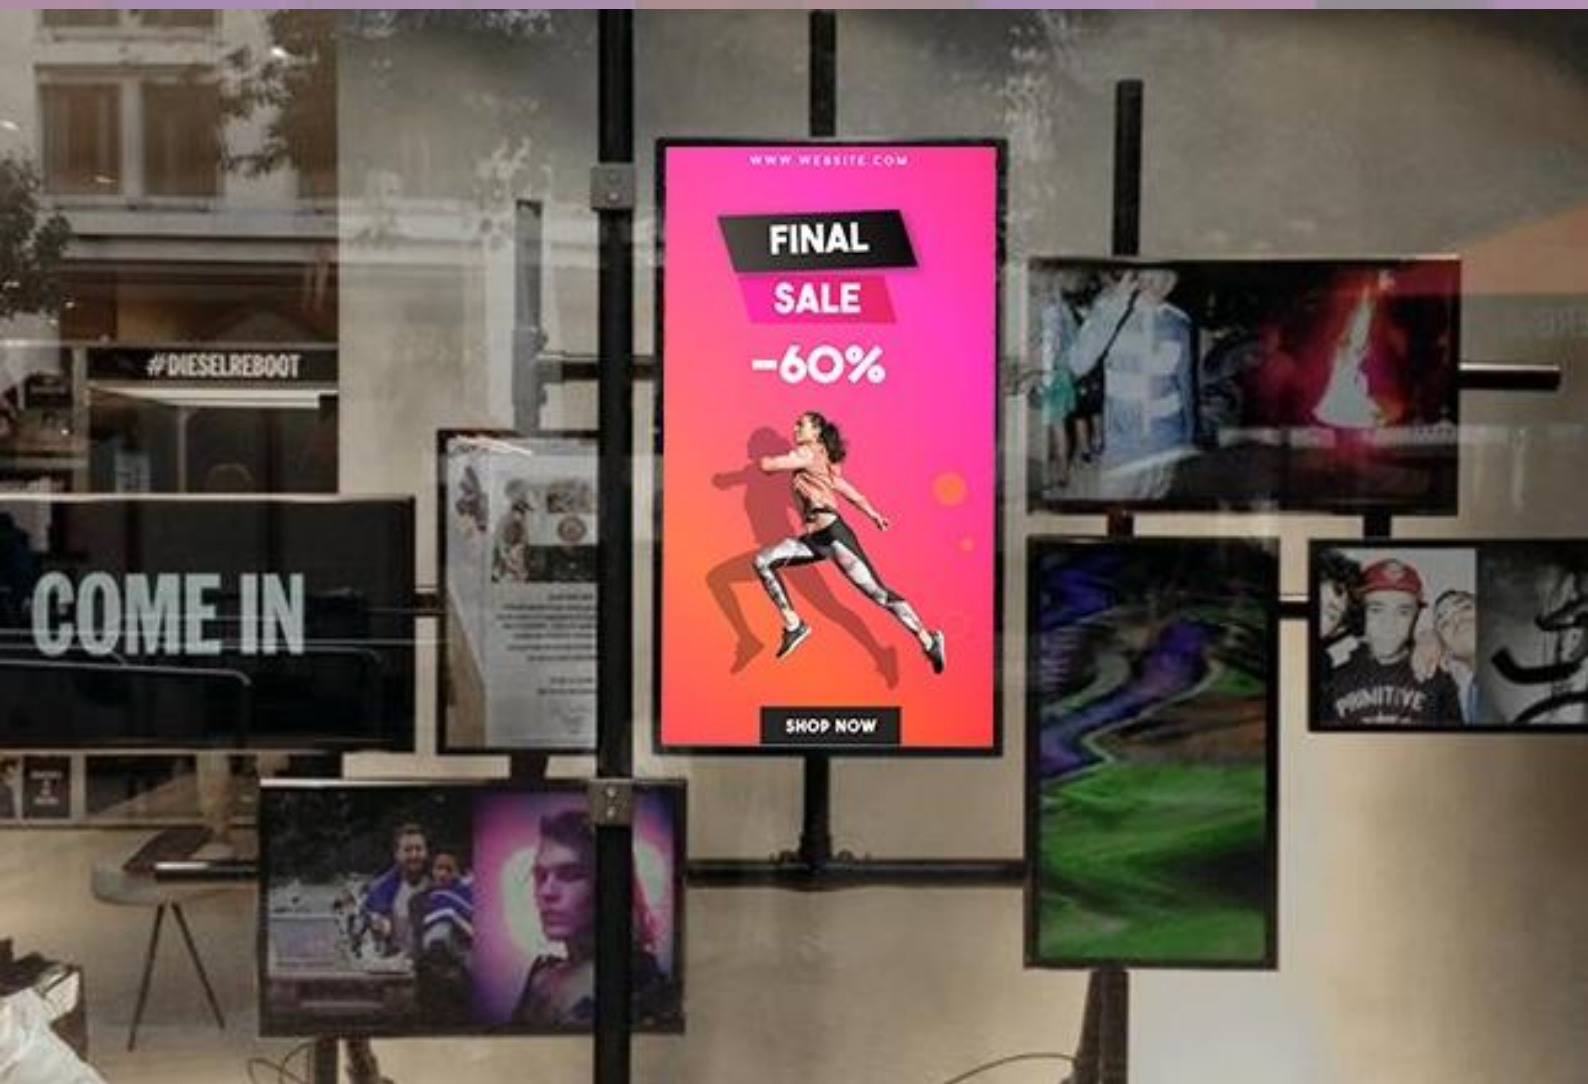

ULTRABRIGHT MULTI-POSITION LCD SIGNAGE

Available in various panel types, sizes, and mounting options.
Please get in touch for more information.

E: info@daezon.com
www.daezon.com

UK : +44 (0) 7902 593 049
MALAYSIA : +6 016 481 6116