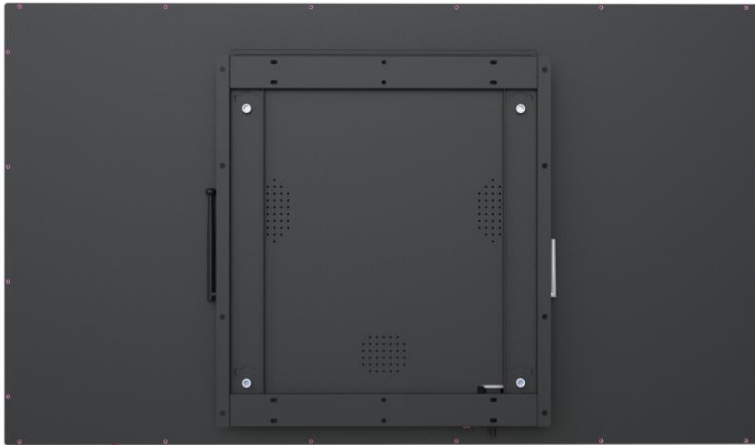

WALLMOUNT

KEEPING IT

SIMPLE

DAEZON

WALLMOUNT LCD SIGNAGE

Simple And Easy To Handle Digital Signage

- Slim line and sleek bezels
- Tempered glass chassis for highest security and steadiness
- Quality brightness to enhance the message effect
- Super smooth PCAP Projective Capacitive touchscreen
- Integrated with high spec Windows 10 / Android 7.1
- Integrated Content Management System (CMS) for remote and multiple screens function

WALLMOUNT LCD SIGNAGE

The signage is easy to fix to hold a steady wall mounted position using a 4-point solid wall brackets.

- Slim line bezels with a thickness of 19mm
- 4mm tempered glass
- Black and silver chassis available

The screens are easy to operate via remote and support both image slideshows and videos, with or without audio.

WALLMOUNT LCD SIGNAGE

Outstanding Features

ROBUST CHASSIS

- Tempered glass screen that are **resistant** to high impact
- 19mm slimline bezel