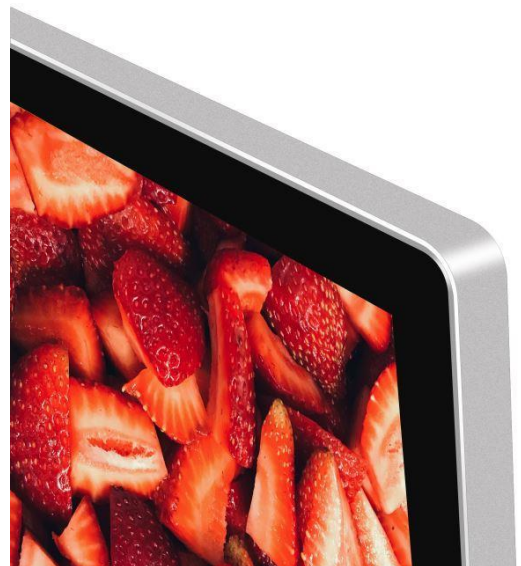

WALLMOUNT

KEEPING IT

SIMPLE

DAEZON

WALLMOUNT LCD SIGNAGE

Simple And Easy To Handle Digital Signage

- Slim line and sleek bezels
- Tempered glass chassis for highest security and steadiness
- Quality brightness to enhance the message effect
- Super smooth PCAP Projective Capacitive touchscreen
- Integrated with high spec Windows 10 / Android 7.1
- Integrated Content Management System (CMS) for remote and multiple screens function

WALLMOUNT LCD SIGNAGE

The signage is easy to fix to hold a steady wall mounted position using a 4-point solid wall brackets.

- Slim line bezels with a thickness of 19mm
- 4mm tempered glass
- Black and silver chassis available

The screens are easy to operate via remote and support both image slideshows and videos, with or without audio.

WALLMOUNT LCD SIGNAGE

Outstanding Features

ROBUST CHASSIS

- Tempered glass screen that are **resistant** to high impact
- 19mm slimline bezel

QUALITY DISPLAY

- Super reactive PCAP **touchscreen**
- TFT-LCD screen in high resolution Ultra 2K / 4K display

QUALITY BRIGHTNESS

- High brightness LED backlit
- Up to **600 nits**

INTEGRATED OS

- Integrated with **Android** or **Windows** operating system
- No additional hardware required